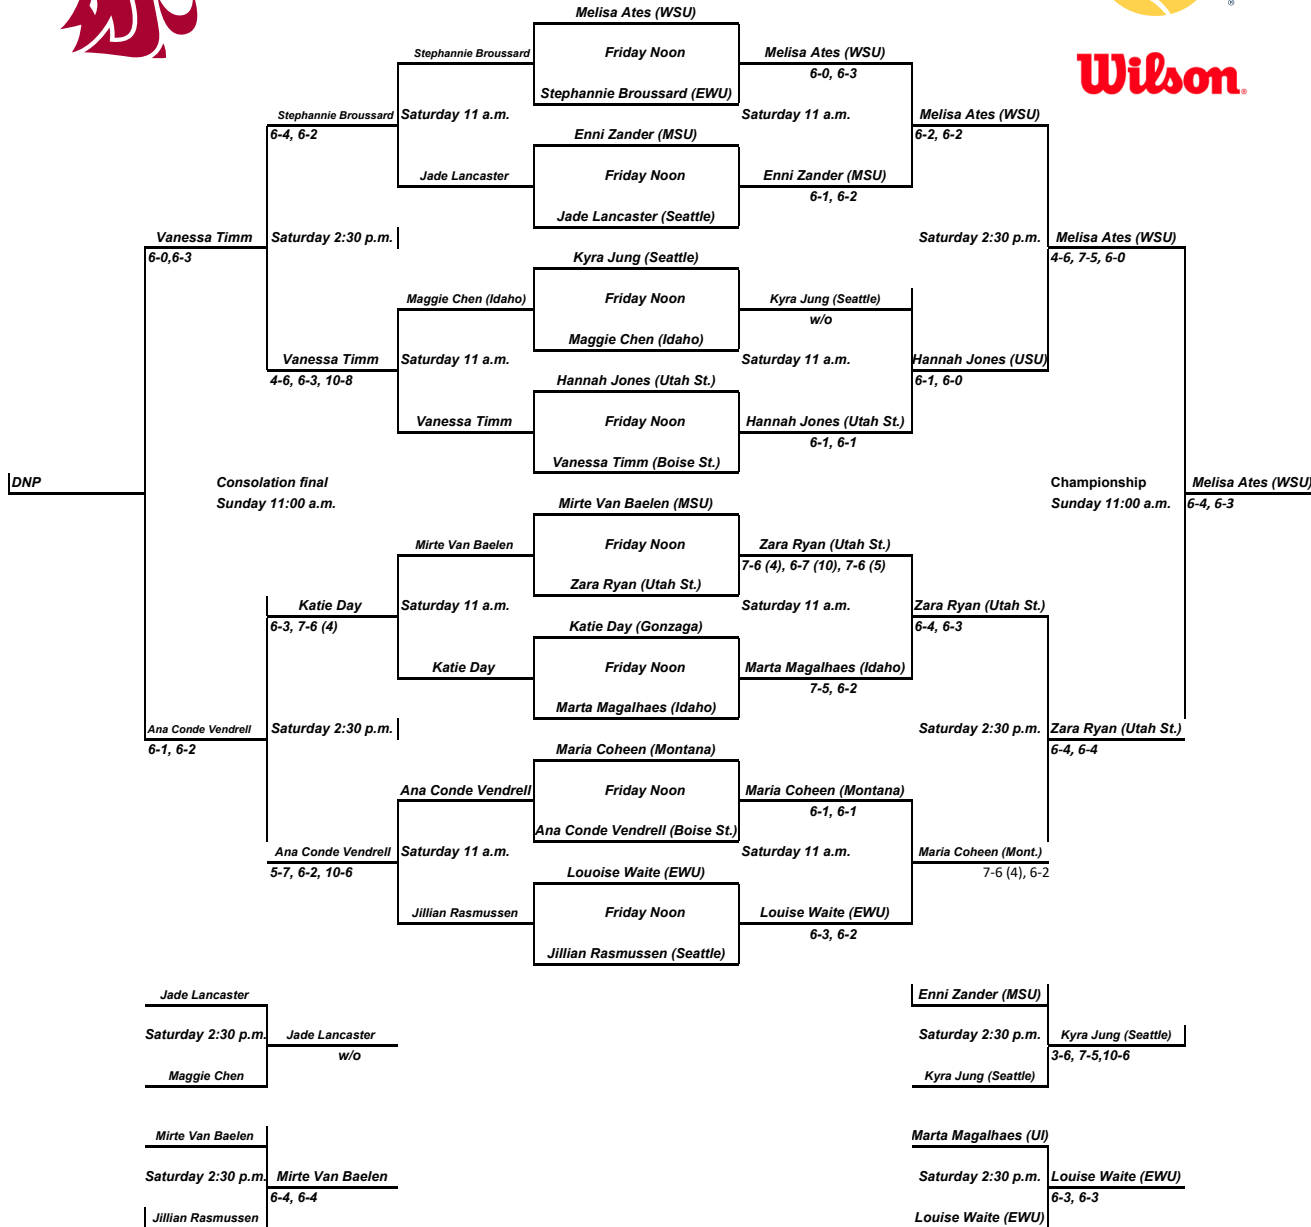

Cougar Classic- Crimson Singles Draw
 An Intercollegiate Tennis Association Sanctioned Event
 Washington State University, October 4-6, 2019

Cougar Classic- Gray Singles Draw
 An Intercollegiate Tennis Association Sanctioned Event
 Washington State University, October 4-6, 2015

Cougar Classic- Cougar Singles Draw
 An Intercollegiate Tennis Association Sanctioned Event
 Washington State University, October 4-6, 2019

Cougar Classic- Palouse Singles Draw

An Intercollegiate Tennis Association Sanctioned Event
Washington State University, October 4-6, 2019