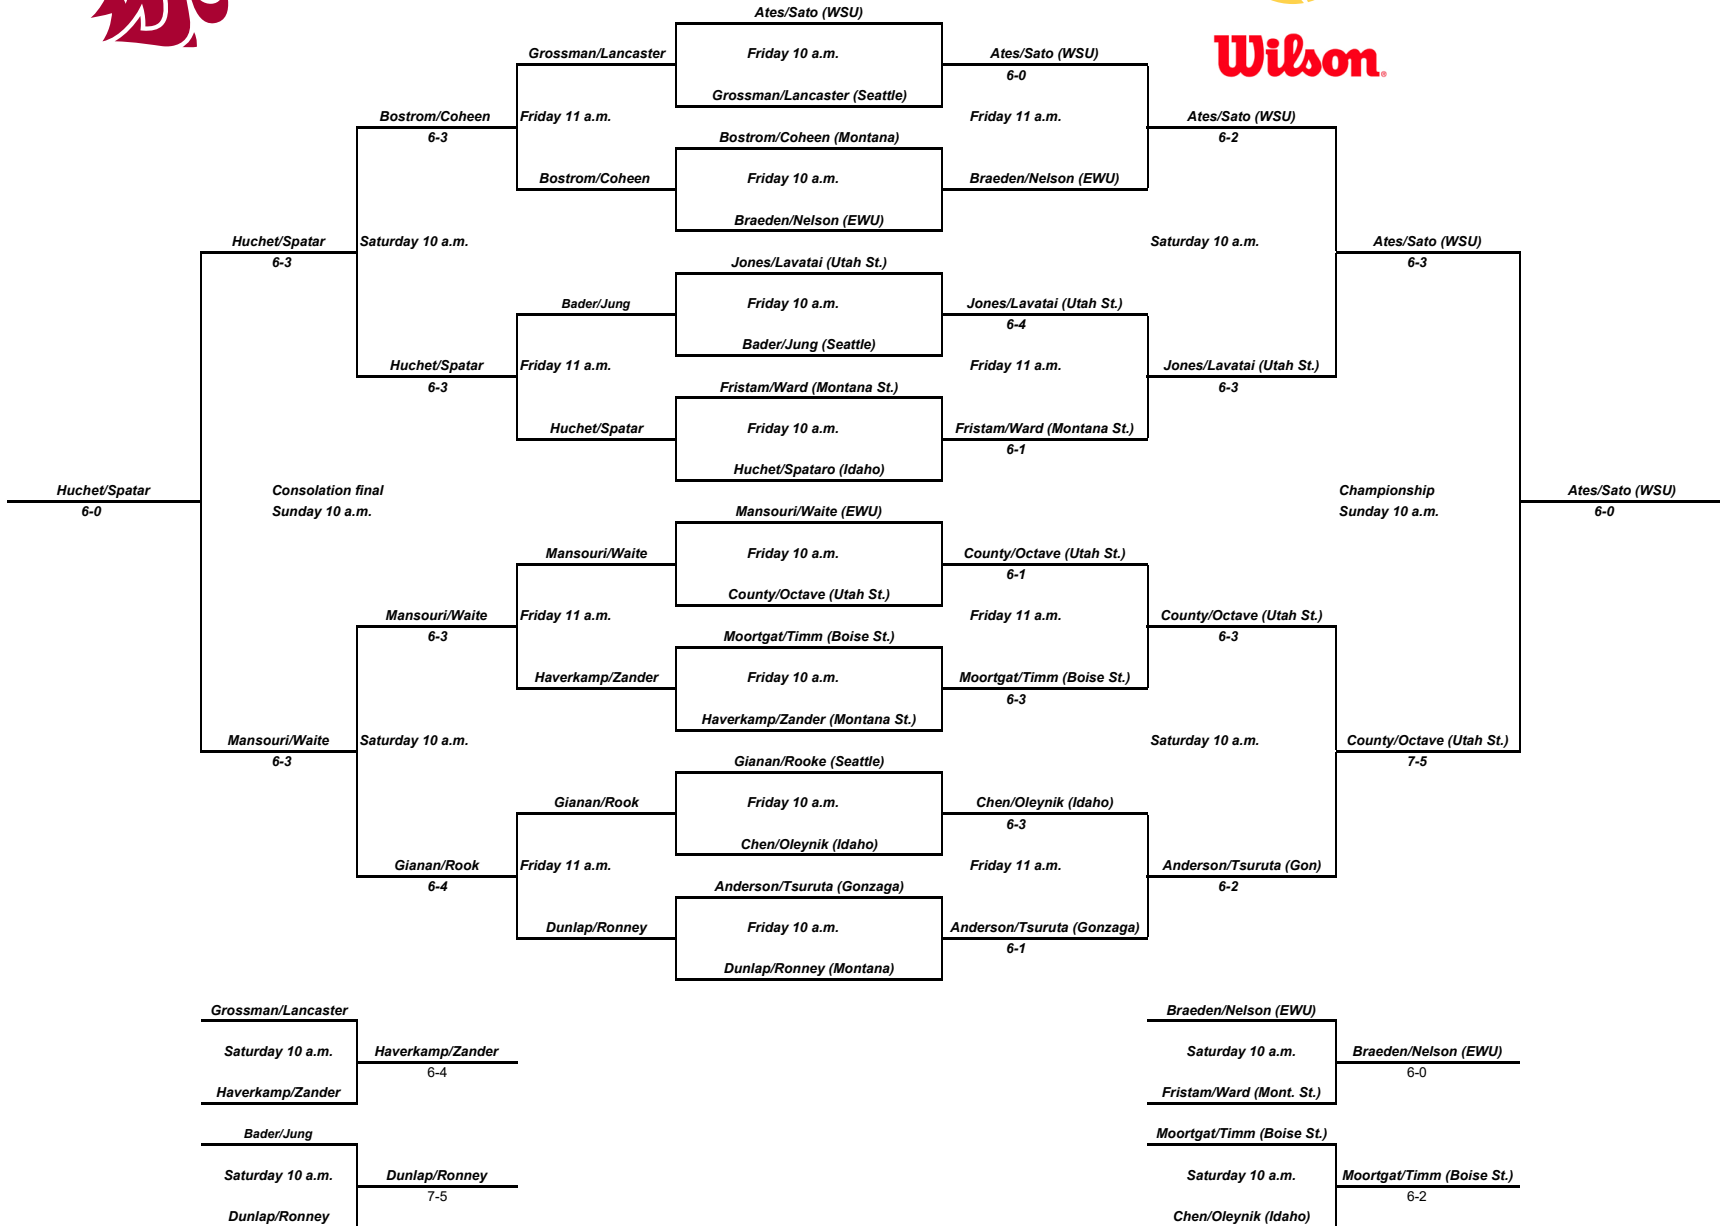

Cougar Classic- Crimson Singles Draw
 An Intercollegiate Tennis Association Sanctioned Event
 Washington State University, October 4-6, 2019

Cougar Classic- Gray Singles Draw
 An Intercollegiate Tennis Association Sanctioned Event
 Washington State University, October 4-6, 2015

Cougar Classic- Cougar Singles Draw
 An Intercollegiate Tennis Association Sanctioned Event
 Washington State University, October 4-6, 2019

Cougar Classic- Palouse Singles Draw

An Intercollegiate Tennis Association Sanctioned Event
Washington State University, October 4-6, 2019

Cougar Classic Crimson Doubles Draw
 An Intercollegiate Tennis Association Sanctioned Event
 Washington State University, October 4-6, 2019

Cougar Classic Gray Doubles Draw
 An Intercollegiate Tennis Association Sanctioned Event
 Washington State University, October 4-6, 2019