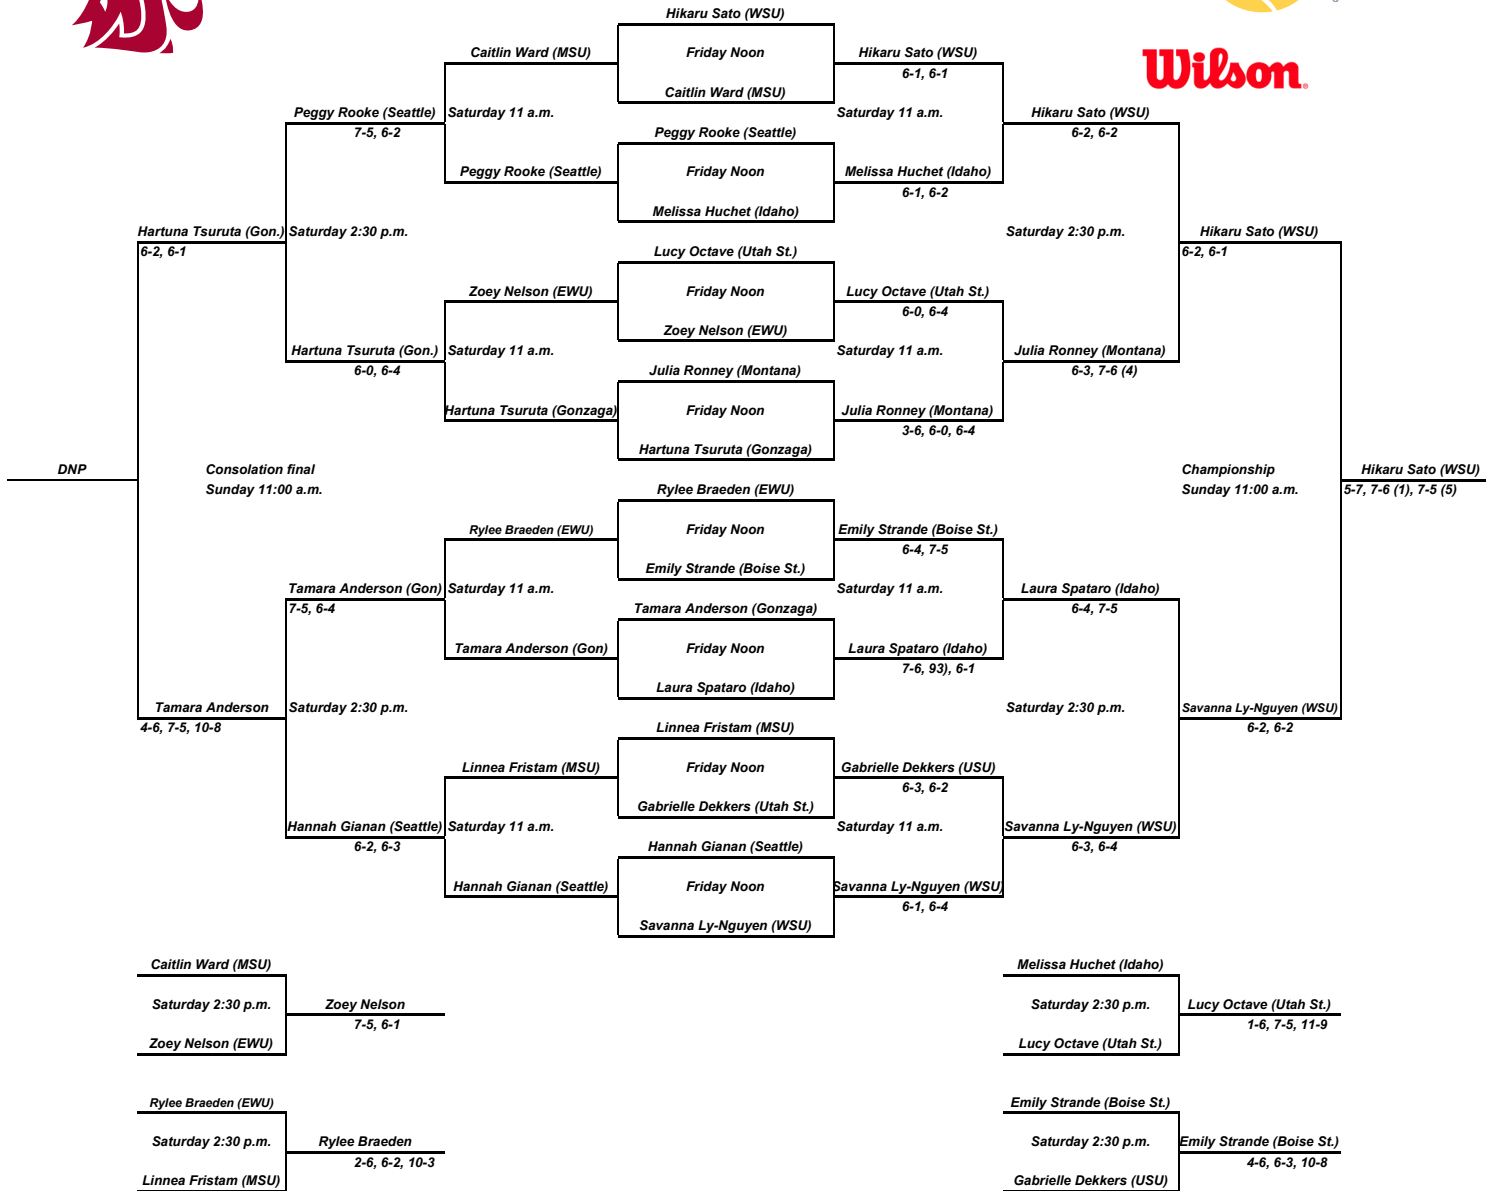

Cougar Classic- Crimson Singles Draw
 An Intercollegiate Tennis Association Sanctioned Event
 Washington State University, October 4-6, 2019

Cougar Classic- Gray Singles Draw
 An Intercollegiate Tennis Association Sanctioned Event
 Washington State University, October 4-6, 2015

Cougar Classic- Cougar Singles Draw
 An Intercollegiate Tennis Association Sanctioned Event
 Washington State University, October 4-6, 2019

Cougar Classic- Palouse Singles Draw

An Intercollegiate Tennis Association Sanctioned Event
Washington State University, October 4-6, 2019