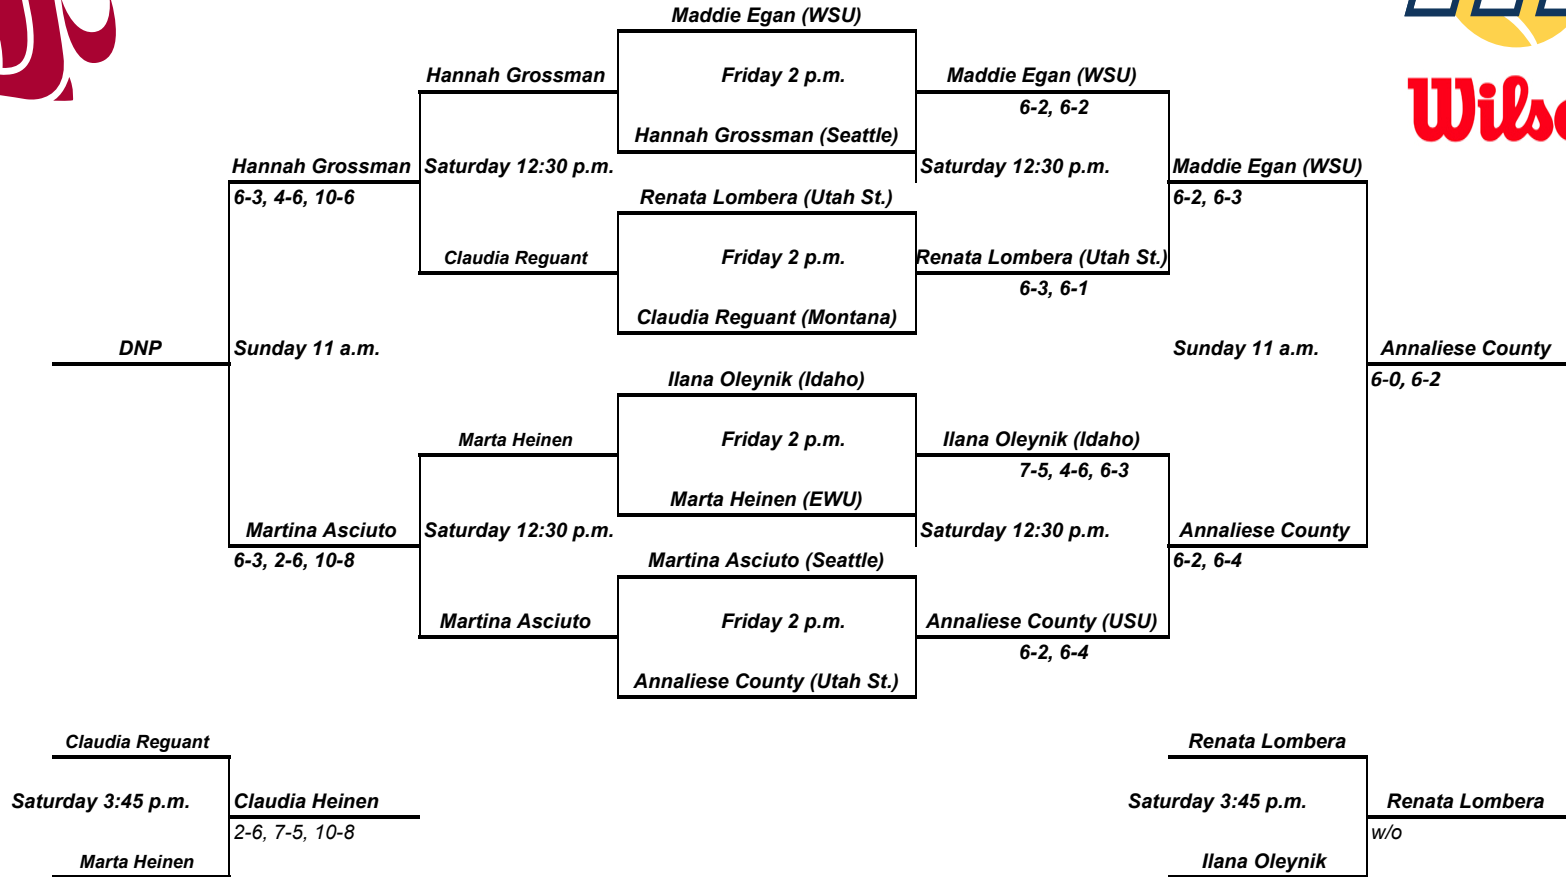

Cougar Classic- Crimson Singles Draw
 An Intercollegiate Tennis Association Sanctioned Event
 Washington State University, October 4-6, 2019

Cougar Classic- Gray Singles Draw
 An Intercollegiate Tennis Association Sanctioned Event
 Washington State University, October 4-6, 2015

Cougar Classic- Cougar Singles Draw
 An Intercollegiate Tennis Association Sanctioned Event
 Washington State University, October 4-6, 2019

Cougar Classic- Palouse Singles Draw

An Intercollegiate Tennis Association Sanctioned Event
Washington State University, October 4-6, 2019

Cougar Classic Crimson Doubles Draw
 An Intercollegiate Tennis Association Sanctioned Event
 Washington State University, October 4-6, 2019

Cougar Classic Gray Doubles Draw
 An Intercollegiate Tennis Association Sanctioned Event
 Washington State University, October 4-6, 2019