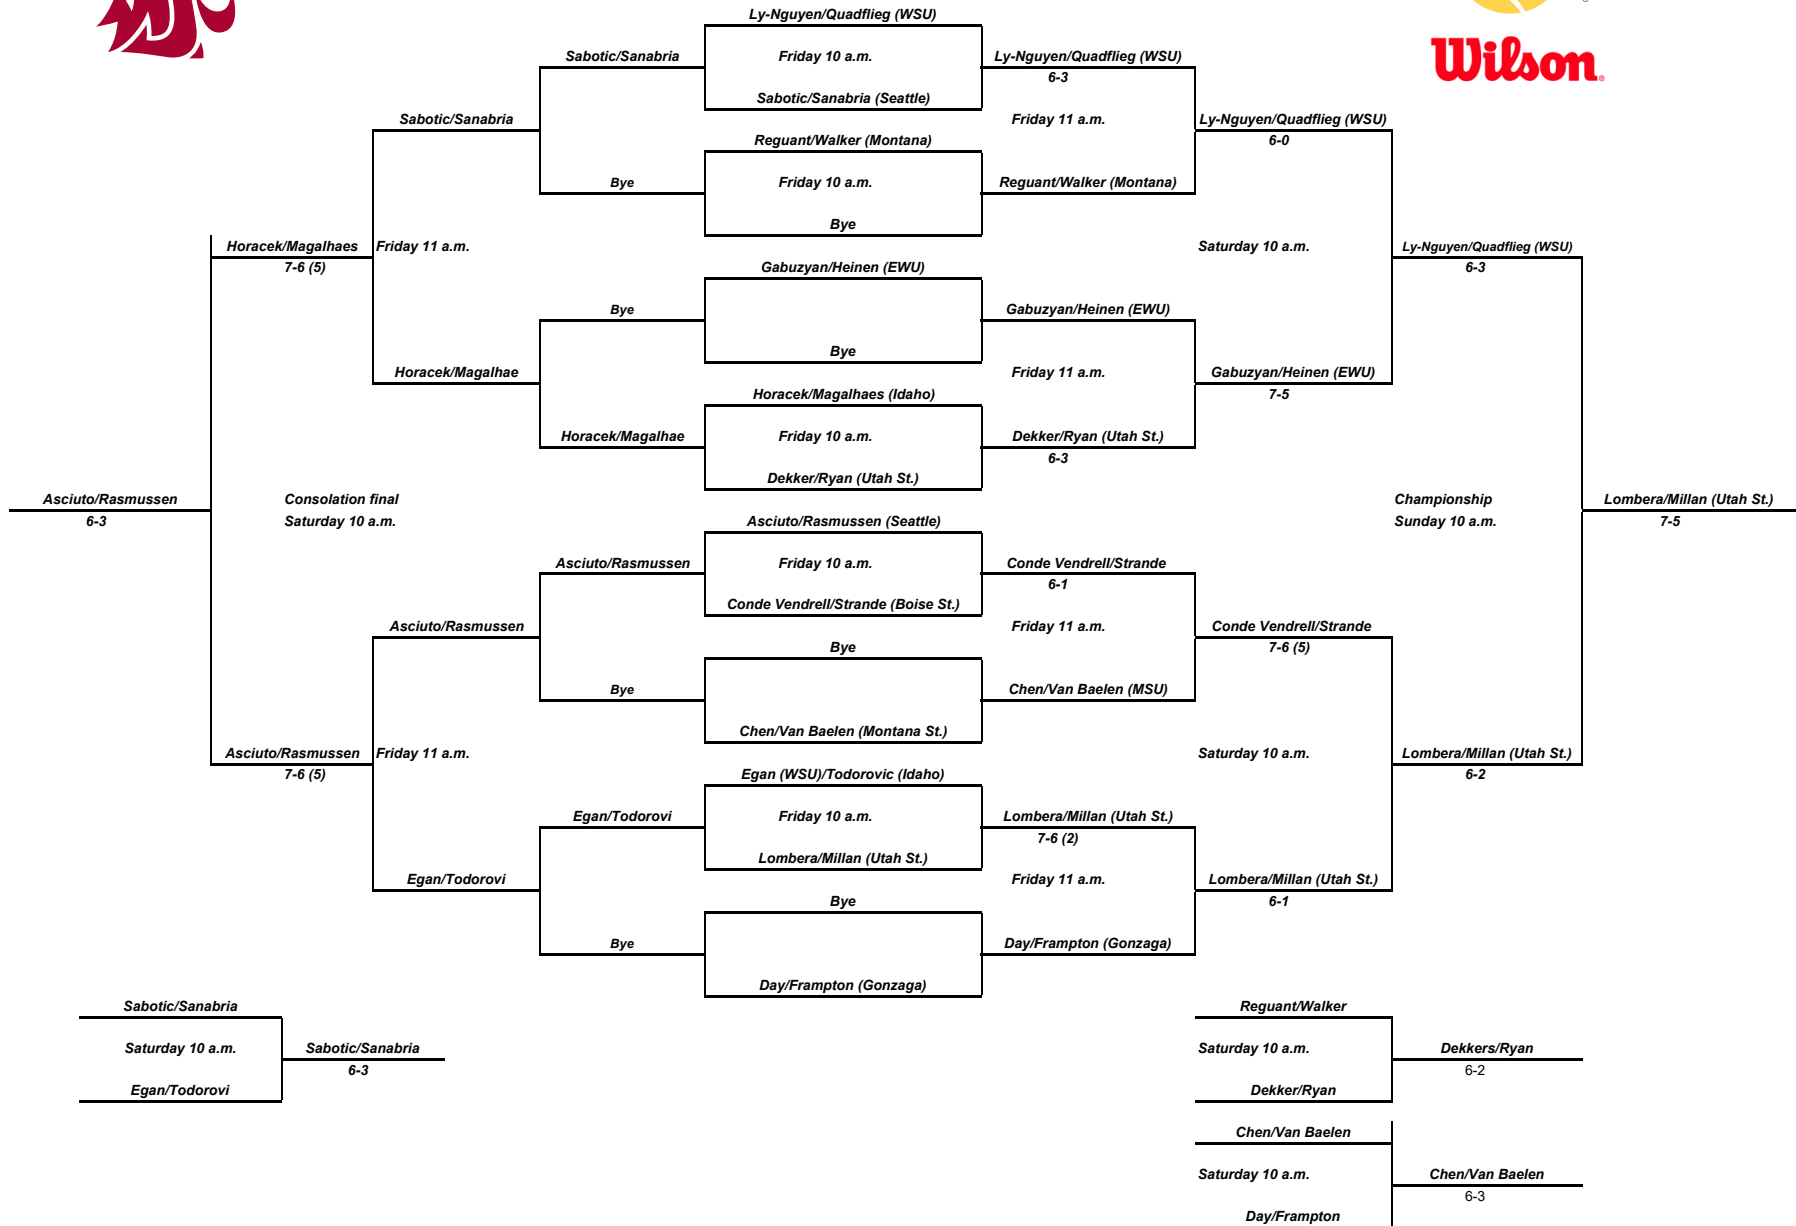

Cougar Classic- Crimson Singles Draw
 An Intercollegiate Tennis Association Sanctioned Event
 Washington State University, October 4-6, 2019

Cougar Classic- Gray Singles Draw
 An Intercollegiate Tennis Association Sanctioned Event
 Washington State University, October 4-6, 2015

Cougar Classic- Cougar Singles Draw
 An Intercollegiate Tennis Association Sanctioned Event
 Washington State University, October 4-6, 2019

Cougar Classic- Palouse Singles Draw

An Intercollegiate Tennis Association Sanctioned Event
Washington State University, October 4-6, 2019

Cougar Classic Crimson Doubles Draw
 An Intercollegiate Tennis Association Sanctioned Event
 Washington State University, October 4-6, 2019

Cougar Classic Gray Doubles Draw
 An Intercollegiate Tennis Association Sanctioned Event
 Washington State University, October 4-6, 2019