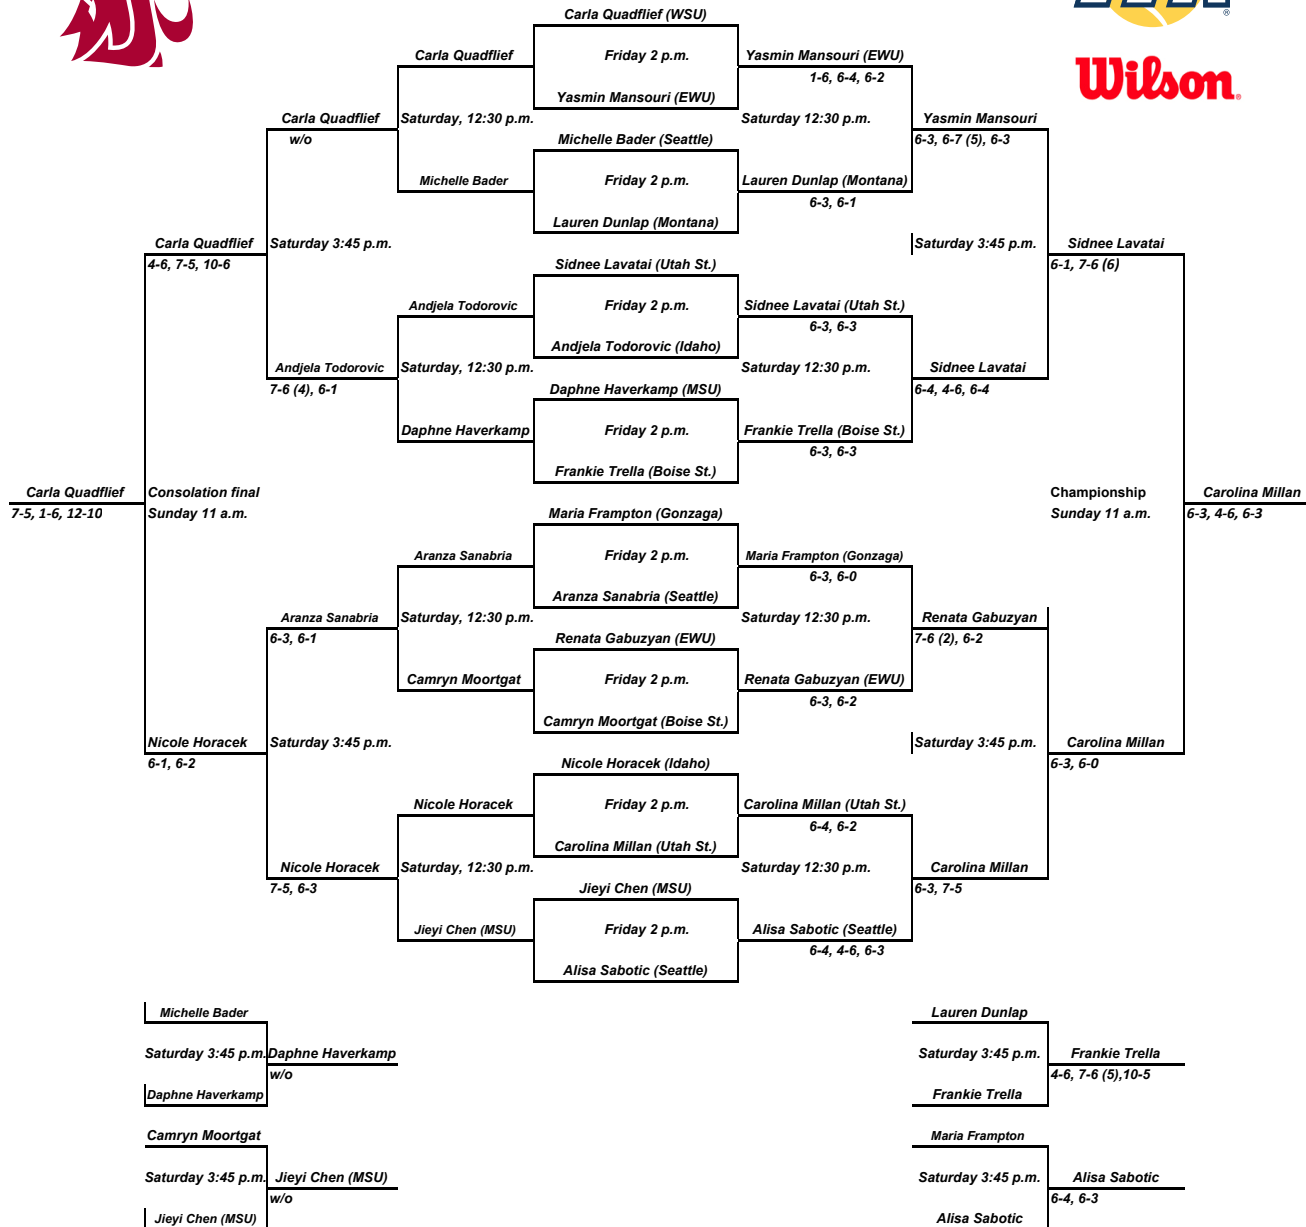

Cougar Classic- Crimson Singles Draw
 An Intercollegiate Tennis Association Sanctioned Event
 Washington State University, October 4-6, 2019

Cougar Classic- Gray Singles Draw
 An Intercollegiate Tennis Association Sanctioned Event
 Washington State University, October 4-6, 2015

Cougar Classic- Cougar Singles Draw
 An Intercollegiate Tennis Association Sanctioned Event
 Washington State University, October 4-6, 2019

Cougar Classic- Palouse Singles Draw

An Intercollegiate Tennis Association Sanctioned Event
Washington State University, October 4-6, 2019